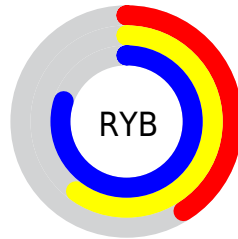

- Red (41%)
- Yellow (60%)
- Blue (80%)