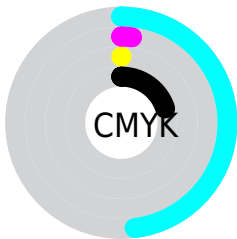

## Conversions Part 2

Format	Color
<a href="#">RYB</a>	<a href="#">105, 153, 204</a>
Decimal	<a href="#">6932428</a>
CIELab	<a href="#">75.00, -26.49, -11.12</a>
CIELCh	<a href="#">75, 28.728, 202.782</a>
Yxy	<a href="#">48.2781, 0.2480, 0.3218</a>
Android (android.graphics.Color)	<a href="#">4285122508 (0xFF69C7CC)</a>
YUV	<a href="#">171.4640, 16.0402, -58.2889</a>
Hunter-Lab	<a href="#">69.4824, -26.0156, -6.4514</a>

# Details

The CIELCh color **75, 28.728, 202.782** is a light color, and the websafe version is hex **66CCCC**. A complement of this color would be **57, 41.364, 28.088**, and the grayscale version is **70, 0.009, 296.813**.

A 20% lighter version of the original color is **95, 28.614, 197.654**, and **55, 28.772, 202.606** is the 20% darker color. If you saturate the color by 10%, you get **74, 32.655, 202.856**, and if you desaturate by 10%, it is **76, 23.984, 202.830**.

# Distribution

- Red (41%)
- Green (78%)
- Blue (80%)

- Red (41%)
- Yellow (60%)
- Blue (80%)

- Cyan (48%)
- Magenta (2%)
- Yellow (0%)
- Black (20%)

- Cyan (59%)
- Magenta (22%)
- Yellow (20%)