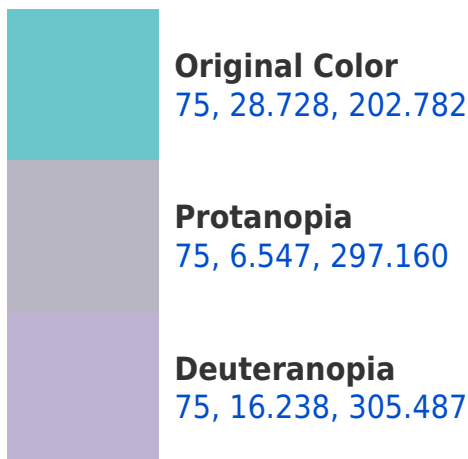

# Black Background

This preview shows how the CIELCh color 75, 28.728, 202.782 looks on a black background.

## **Background**

This preview shows how black text looks on a background with the CIELCh color 75, 28.728, 202.782.

This preview shows how white text looks on a background with the CIELCh color 75, 28.728, 202.782.

## Dichromacy

**Tritanopia**  
75, 27.919, 215.766

# Trichromacy

**Original Color**  
75, 28.728, 202.782

**Protanomaly**  
74, 12.448, 224.539

**Deuteranomaly**  
74, 14.359, 251.570

**Tritanomaly**  
75, 27.951, 211.025