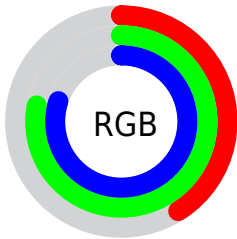

Distribution

- Red (41%)
- Green (78%)
- Blue (80%)