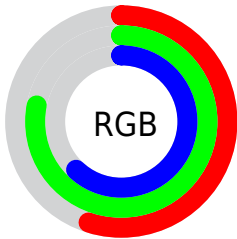

Distribution

Red (55%)

Green (78%)

Blue (62%)