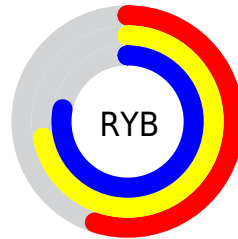

Details

The CIELCh color **75, 30.061, 153.032** is a light color, and the websafe version is hex **99CC99**. A complement of this color would be **65, 30.453, 337.606**, and the grayscale version is **72, 0.009, 296.813**.

A 20% lighter version of the original color is **95, 29.938, 153.111**, and **55, 29.921, 153.322** is the 20% darker color. If you saturate the color by 10%, you get **74, 40.058, 151.964**, and if you desaturate by 10%, it is **76, 19.843, 153.965**.

Distribution

Red (55%)

Green (78%)

Blue (62%)

Red (55%)

Yellow (72%)

Blue (78%)

Cyan (29%)