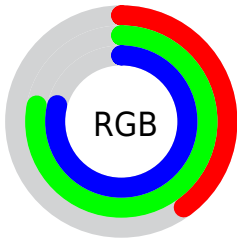

Distribution

- Red (40%)
- Green (78%)
- Blue (79%)