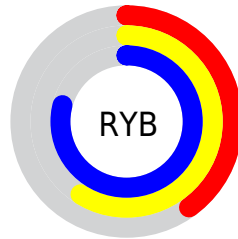

- Red (40%)
- Yellow (59%)
- Blue (79%)