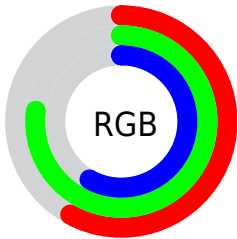

Distribution

- Red (58%)
- Green (77%)
- Blue (58%)