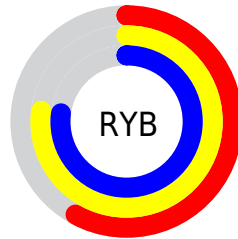

- Red (58%)
- Yellow (77%)
- Blue (77%)