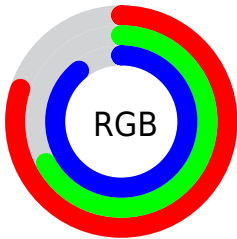

Distribution

Red (80%)

Green (67%)

Blue (89%)