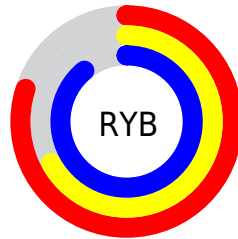

# Details

The CIELCh color  $75, 32.462, 313.208$  is a light color, and the websafe version is hex `CC99CC`. A complement of this color would be  $87, 31.598, 131.025$ , and the grayscale version is  $76, 0.009, 296.813$ .

A 20% lighter version of the original color is  $93, 16.877, 325.009$ , and  $55, 32.533, 313.335$  is the 20% darker color. If you saturate the color by 10%, you get  $69, 46.096, 313.682$ , and if you desaturate by 10%, it is  $81, 19.011, 312.743$ .

# Distribution

Red (80%)

Green (67%)

Blue (89%)

Red (80%)

Yellow (67%)

Blue (89%)

Cyan (10%)