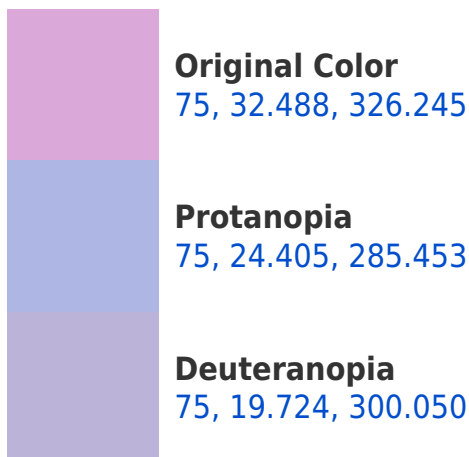

# Black Background

This preview shows how the CIELCh color 75, 32.488, 326.245 looks on a black background.

## Background

This preview shows how black text looks on a background with the CIELCh color 75, 32.488, 326.245.

This preview shows how white text looks on a background with the CIELCh color 75, 32.488, 326.245.

## Dichromacy

**Tritanopia**  
75, 16.988, 356.691

# Trichromacy

**Original Color**  
75, 32.488, 326.245

**Protanomaly**  
75, 25.309, 301.742

**Deuteranomaly**  
75, 23.701, 311.999

**Tritanomaly**  
75, 21.738, 341.355