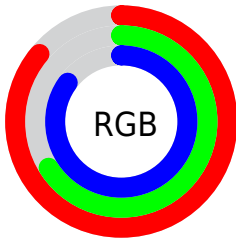

Distribution

Red (86%)

Green (66%)

Blue (85%)