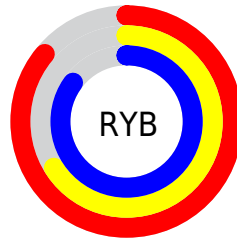

A 20% lighter version of the original color is  $92, 19.393, 325.098$ , and  $55, 32.694, 326.006$  is the 20% darker color. If you saturate the color by 10%, you get  $70, 46.285, 326.787$ , and if you desaturate by 10%, it is  $80, 18.480, 325.686$ .

# Distribution

Red (86%)

Green (66%)

Blue (85%)

Red (86%)

Yellow (66%)

Blue (85%)

Cyan (0%)