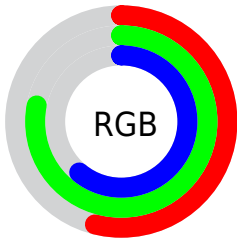

Distribution

- Red (54%)
- Green (78%)
- Blue (61%)