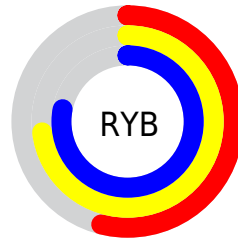

- Red (54%)
- Yellow (73%)
- Blue (78%)