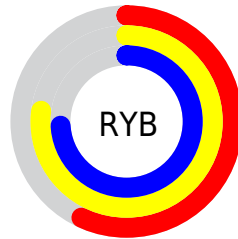

- Red (57%)
- Yellow (77%)
- Blue (74%)