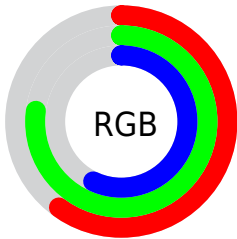

Distribution

- Red (60%)
- Green (77%)
- Blue (57%)