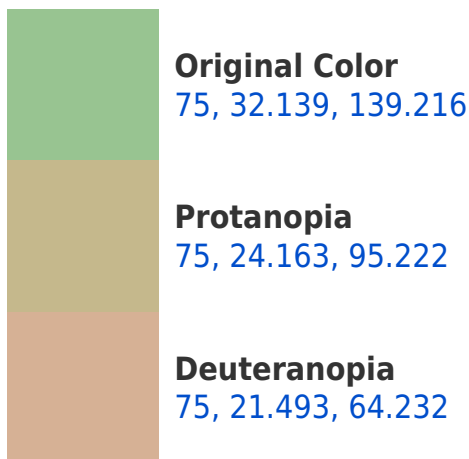

# Black Background

This preview shows how the CIELCh color 75, 32.139, 139.216 looks on a black background.

## Background

This preview shows how black text looks on a background with the CIELCh color 75, 32.139, 139.216.

This preview shows how white text looks on a background with the CIELCh color 75, 32.139, 139.216.

## Dichromacy

**Tritanopia**  
75, 12.240, 244.052

# Trichromacy

**Original Color**  
75, 32.139, 139.216

**Protanomaly**  
75, 24.718, 114.336

**Deuteranomaly**  
75, 19.576, 98.878

**Tritanomaly**  
75, 12.709, 178.511