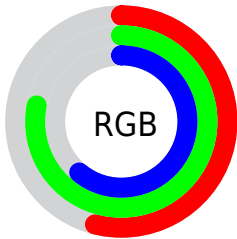

Distribution

- Red (54%)
- Green (78%)
- Blue (61%)