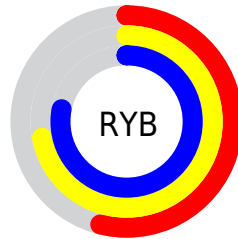

- Red (54%)
- Yellow (72%)
- Blue (78%)