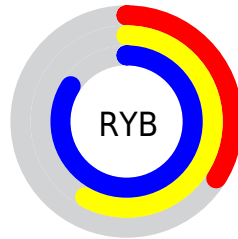

- Red (34%)
- Yellow (58%)
- Blue (84%)