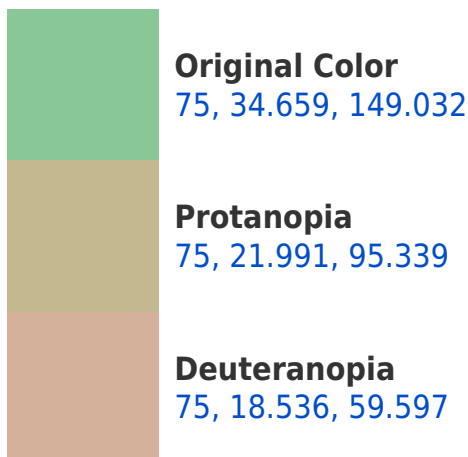

# Black Background

This preview shows how the CIELCh color 75, 34.659, 149.032 looks on a black background.

## **Background**

This preview shows how black text looks on a background with the CIELCh color 75, 34.659, 149.032.

This preview shows how white text looks on a background with the CIELCh color 75, 34.659, 149.032.

## Dichromacy

**Tritanopia**  
75, 16.458, 230.366

# Trichromacy

**Original Color**  
75, 34.659, 149.032

**Protanomaly**  
74, 23.759, 122.411

**Deuteranomaly**  
74, 17.171, 108.522

**Tritanomaly**  
75, 17.898, 185.782