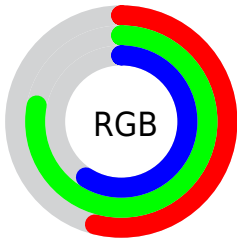

Distribution

- Red (54%)
- Green (78%)
- Blue (59%)