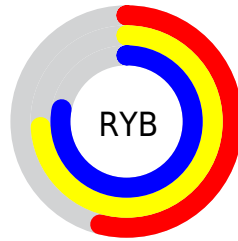

- Red (54%)
- Yellow (74%)
- Blue (78%)