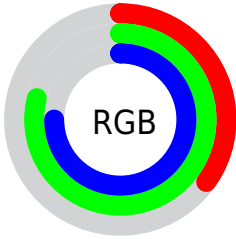

Distribution

- Red (35%)
- Green (79%)
- Blue (75%)