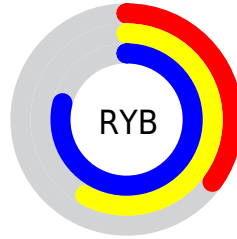

- Red (35%)
- Yellow (58%)
- Blue (79%)