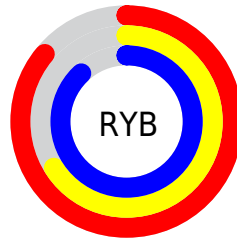

# Details

The CIELCh color **75, 35.118, 323.238** is a light color, and the websafe version is hex **CC99CC**. A complement of this color would be **84, 34.948, 140.535**, and the grayscale version is **77, 0.009, 296.813**.

A 20% lighter version of the original color is **92, 19.393, 325.098**, and **55, 35.482, 322.894** is the 20% darker color. If you saturate the color by 10%, you get **70, 49.049, 323.712**, and if you desaturate by 10%, it is **80, 21.014, 322.742**.

# Distribution

Red (86%)

Green (66%)

Blue (88%)

Red (86%)

Yellow (66%)

Blue (88%)

Cyan (2%)