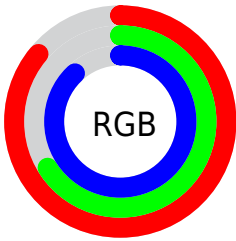

Distribution

Red (86%)

Green (66%)

Blue (88%)