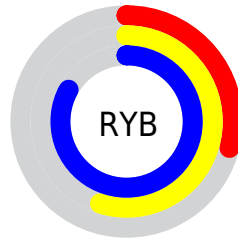

- Red (29%)
- Yellow (55%)
- Blue (83%)