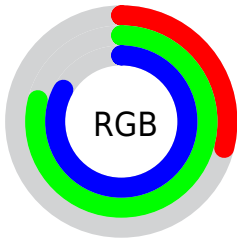

Distribution

- Red (29%)
- Green (79%)
- Blue (83%)