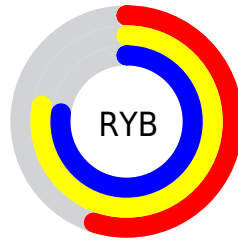

- Red (55%)
- Yellow (78%)
- Blue (77%)