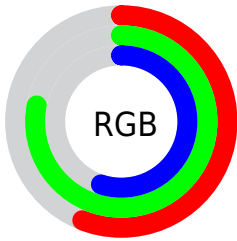

Distribution

- Red (56%)
- Green (78%)
- Blue (55%)