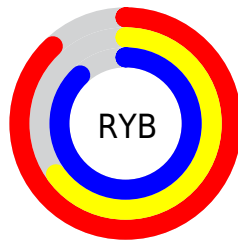

Red (88%)

Yellow (65%)

Blue (88%)