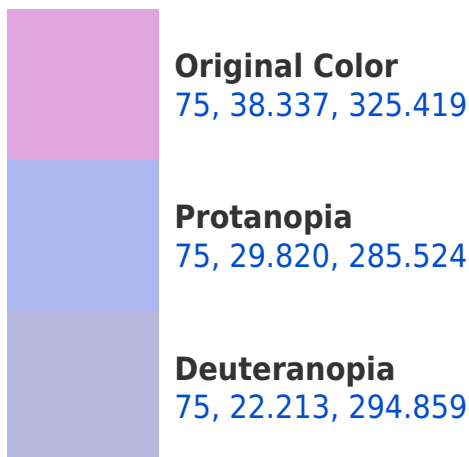

# Black Background

This preview shows how the CIELCh color 75, 38.337, 325.419 looks on a black background.

## Background

This preview shows how black text looks on a background with the CIELCh color 75, 38.337, 325.419.

This preview shows how white text looks on a background with the CIELCh color 75, 38.337, 325.419.

## Dichromacy

**Tritanopia**  
75, 18.776, 359.335

# Trichromacy

**Original Color**  
75, 38.337, 325.419

**Protanomaly**  
75, 30.702, 301.032

**Deuteranomaly**  
75, 27.379, 310.084

**Tritanomaly**  
75, 24.756, 341.047