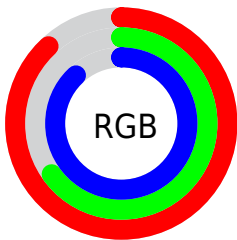

Distribution

Red (88%)

Green (65%)

Blue (88%)