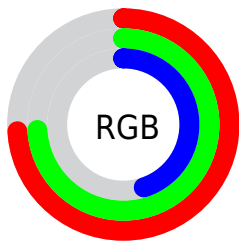

Distribution

Red (74%)

Green (74%)

Blue (45%)