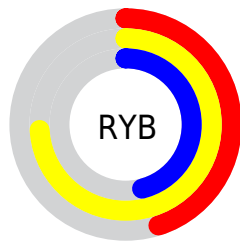

# Details

The CIELCh color **75, 38.475, 107.114** is a light color, and the websafe version is hex **CCCC99**. A complement of this color would be **52, 42.446, 295.667**, and the grayscale version is **74, 0.009, 296.813**.

A 20% lighter version of the original color is **95, 38.394, 107.158**, and **55, 38.604, 107.483** is the 20% darker color. If you saturate the color by 10%, you get **75, 47.795, 106.241**, and if you desaturate by 10%, it is **75, 28.763, 108.036**.

# Distribution

Red (74%)

Green (74%)

Blue (45%)

Red (45%)

Yellow (74%)

Blue (46%)

Cyan (1%)