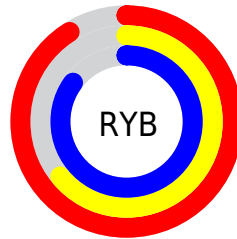

# Details

The CIELCh color  $75, 38.766, 333.458$  is a light color, and the websafe version is hex `CC99CC`. A complement of this color would be  $87, 38.547, 149.058$ , and the grayscale version is  $77, 0.009, 296.813$ .

A 20% lighter version of the original color is  $91, 23.170, 325.231$ , and  $55, 38.818, 333.320$  is the 20% darker color. If you saturate the color by 10%, you get  $70, 51.105, 334.190$ , and if you desaturate by 10%, it is  $80, 26.041, 332.756$ .

# Distribution

Red (91%)

Green (64%)

Blue (85%)

Red (91%)

Yellow (64%)

Blue (85%)

Cyan (0%)