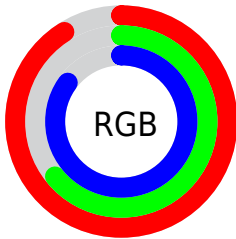

Distribution

Red (91%)

Green (64%)

Blue (85%)