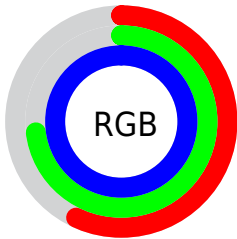

Distribution

- Red (57%)
- Green (73%)
- Blue (100%)