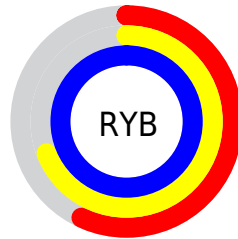

- Red (57%)
- Yellow (69%)
- Blue (100%)