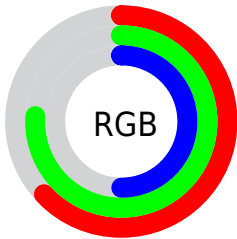

Distribution

- Red (63%)
- Green (76%)
- Blue (50%)