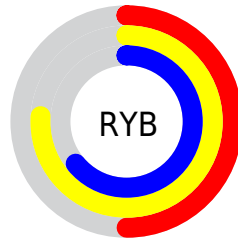

- Red (50%)
- Yellow (76%)
- Blue (64%)