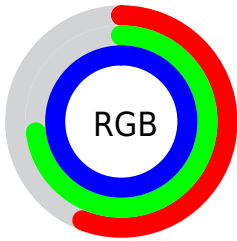

Distribution

- Red (56%)
- Green (73%)
- Blue (100%)