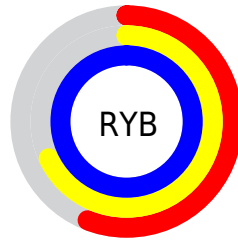

- Red (56%)
- Yellow (68%)
- Blue (100%)