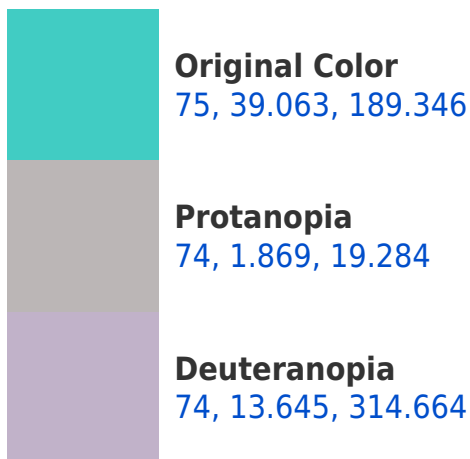

# Black Background

This preview shows how the CIELCh color 75, 39.063, 189.346 looks on a black background.

## **Background**

This preview shows how black text looks on a background with the CIELCh color 75, 39.063, 189.346.

This preview shows how white text looks on a background with the CIELCh color 75, 39.063, 189.346.

## Dichromacy

**Tritanopia**  
75, 34.297, 211.864

# Trichromacy

**Original Color**  
75, 39.063, 189.346

**Protanomaly**  
74, 16.443, 192.434

**Deuteranomaly**  
73, 15.120, 224.109

**Tritanomaly**  
75, 35.371, 203.114