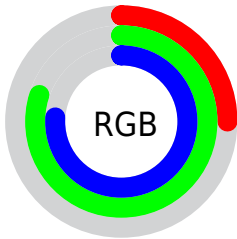

Distribution

- Red (25%)
- Green (80%)
- Blue (76%)