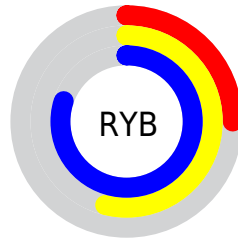

- Red (25%)
- Yellow (54%)
- Blue (80%)