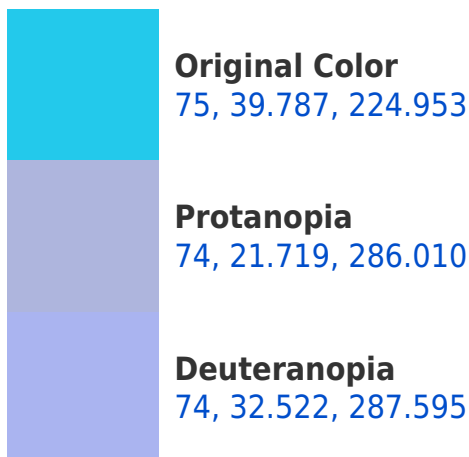

# Black Background

This preview shows how the CIELCh color 75, 39.845, 224.906 looks on a black background.

## Background

This preview shows how black text looks on a background with the CIELCh color 75, 39.845, 224.906.

This preview shows how white text looks on a background with the CIELCh color 75, 39.845, 224.906.

## Dichromacy

**Tritanopia**  
75, 40.870, 209.022

# Trichromacy

**Original Color**  
75, 39.787, 224.953

**Protanomaly**  
73, 27.612, 247.142

**Deuteranomaly**  
74, 32.379, 256.006

**Tritanomaly**  
75, 40.325, 214.986