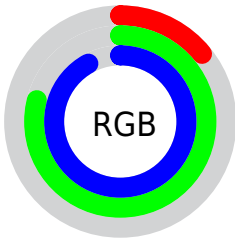

Distribution

- Red (14%)
- Green (79%)
- Blue (92%)