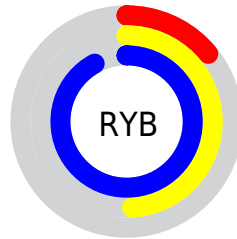

- Red (14%)
- Yellow (49%)
- Blue (92%)