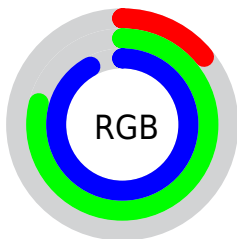

Distribution

- Red (14%)
- Green (79%)
- Blue (92%)