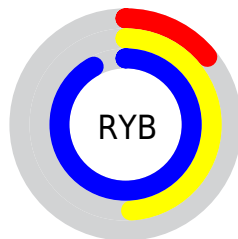

- Red (14%)
- Yellow (49%)
- Blue (92%)