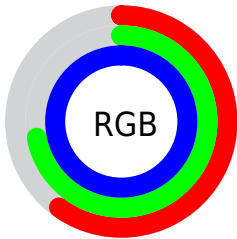

Distribution

- Red (60%)
- Green (72%)
- Blue (100%)