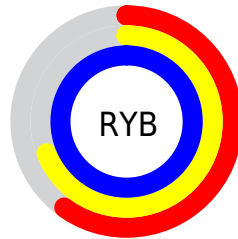

- Red (60%)
- Yellow (69%)
- Blue (100%)