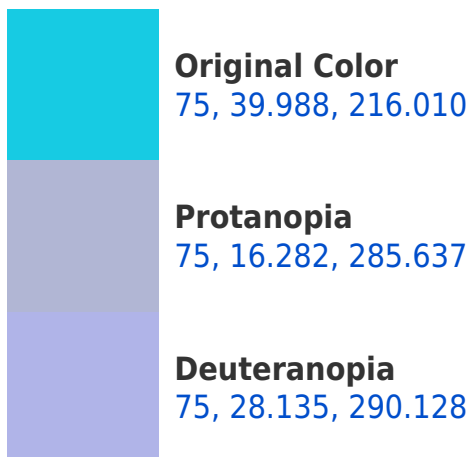

# Black Background

This preview shows how the CIELCh color 75, 39.944, 216.035 looks on a black background.

## Background

This preview shows how black text looks on a background with the CIELCh color 75, 39.944, 216.035.

This preview shows how white text looks on a background with the CIELCh color 75, 39.944, 216.035.

## Dichromacy

**Tritanopia**  
75, 40.870, 209.022

# Trichromacy

**Original Color**  
75, 39.988, 216.010

**Protanomaly**  
73, 25.099, 234.109

**Deuteranomaly**  
73, 29.488, 249.508

**Tritanomaly**  
75, 40.610, 210.733