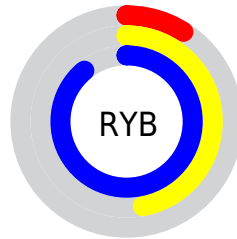

- Red (9%)
- Yellow (47%)
- Blue (89%)