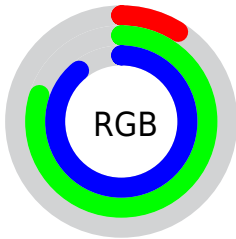

Distribution

- Red (9%)
- Green (80%)
- Blue (89%)