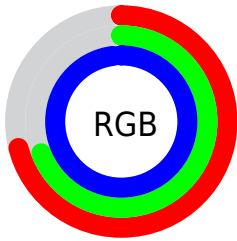

Distribution

Red (71%)

Green (69%)

Blue (98%)