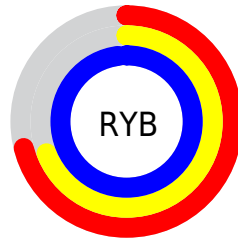

## Conversions Part 2

<b>Format</b>	<b>Color</b>
<a href="#">RYB</a>	<a href="#">181, 177, 251</a>
Decimal	<a href="#">11907579</a>
CIELab	<a href="#">75.00, 17.32, -36.14</a>
CIELCh	<a href="#">75, 40.075, 295.605</a>
Yxy	<a href="#">48.2781, 0.2633, 0.2433</a>
Android (android.graphics.Color)	<a href="#">4290097659 (0xFFB5B1FB)</a>
YUV	<a href="#">186.6320, 31.7334, -4.9393</a>
Hunter-Lab	<a href="#">69.4824, 12.6035, -34.9017</a>

# Details

The CIELCh color  $75, 40.075, 295.605$  is a light color, and the websafe version is hex `9999CC`. A complement of this color would be  $97, 37.293, 109.680$ , and the grayscale version is  $76, 0.009, 296.813$ .

A 20% lighter version of the original color is  $93, 11.518, 299.626$ , and  $55, 40.292, 295.703$  is the 20% darker color. If you saturate the color by 10%, you get  $67, 54.820, 297.111$ , and if you desaturate by 10%, it is  $83, 25.927, 294.309$ .

# Distribution

Red (71%)

Green (69%)

Blue (98%)

Red (71%)

Yellow (69%)

Blue (98%)

Cyan (28%)