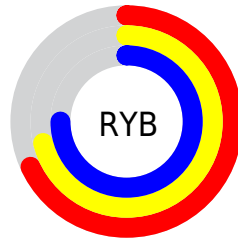

- Red (68%)
- Yellow (71%)
- Blue (75%)