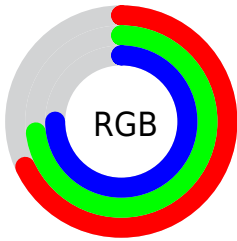

Distribution

- Red (68%)
- Green (73%)
- Blue (75%)