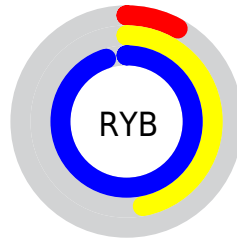

- Red (8%)
- Yellow (47%)
- Blue (95%)