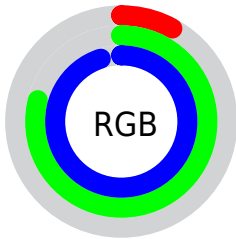

Distribution

- Red (8%)
- Green (79%)
- Blue (95%)