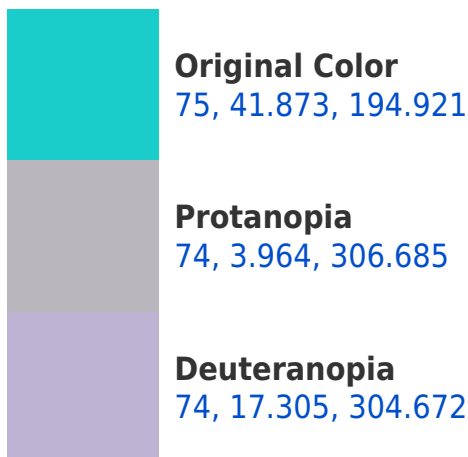

# Black Background

This preview shows how the CIELCh color 75, 41.873, 194.921 looks on a black background.

## Background

This preview shows how black text looks on a background with the CIELCh color 75, 41.873, 194.921.

This preview shows how white text looks on a background with the CIELCh color 75, 41.873, 194.921.

## Dichromacy

**Tritanopia**  
75, 38.434, 209.974

# Trichromacy

**Original Color**  
75, 41.873, 194.921

**Protanomaly**  
73, 20.837, 203.881

**Deuteranomaly**  
73, 20.888, 228.008

**Tritanomaly**  
75, 39.532, 203.807