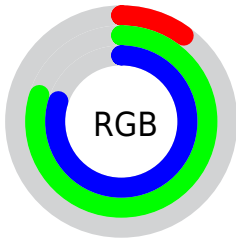

Distribution

- Red (10%)
- Green (80%)
- Blue (80%)