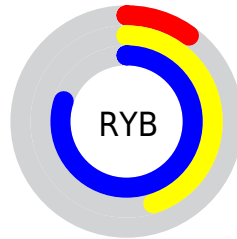

- Red (10%)
- Yellow (45%)
- Blue (80%)