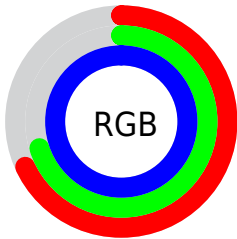

Distribution

- Red (68%)
- Green (70%)
- Blue (100%)