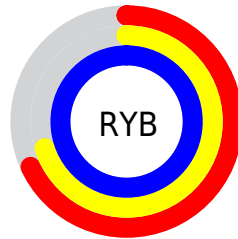

## Conversions Part 2

Format	Color
R <sub>Y</sub> B	173, 179, 255
Decimal	11383807
CIE Lab	75.00, 14.95, -38.23
CIE LCh	75, 41.050, 291.356
Yxy	48.2781, 0.2557, 0.2405
Android (android.graphics.Color)	4289573887 (0xFFADB3FF)
YUV	185.8700, 34.0811, -11.2870
Hunter-Lab	69.4824, 10.2871, -37.6471

# Details

The CIELCh color  $75, 41.050, 291.356$  is a light color, and the websafe version is hex `9999CC`. A complement of this color would be  $97, 38.358, 103.699$ , and the grayscale version is  $75, 0.009, 296.813$ .

# Distribution

- Red (68%)
- Green (70%)
- Blue (100%)

- Red (68%)
- Yellow (70%)
- Blue (100%)

- Cyan (32%)
- Magenta (30%)
- Yellow (0%)
- Black (0%)

- Cyan (32%)
- Magenta (30%)
- Yellow (0%)