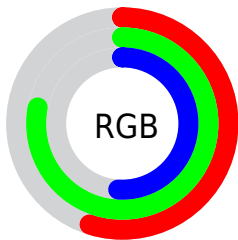

Distribution

- Red (55%)
- Green (78%)
- Blue (51%)