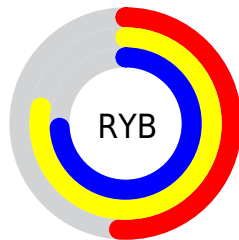

- Red (51%)
- Yellow (78%)
- Blue (74%)