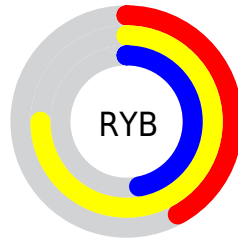

- Red (42%)
- Yellow (75%)
- Blue (47%)