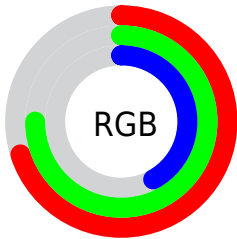

Distribution

- Red (70%)
- Green (75%)
- Blue (42%)