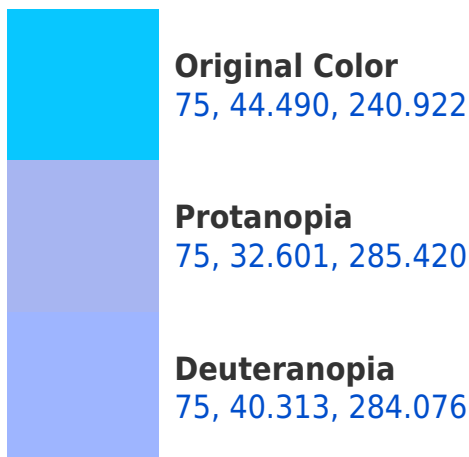

# Black Background

This preview shows how the CIELCh color 75, 44.523, 240.879 looks on a black background.

## Background

This preview shows how black text looks on a background with the CIELCh color 75, 44.523, 240.879.

This preview shows how white text looks on a background with the CIELCh color 75, 44.523, 240.879.

## Dichromacy

**Tritanopia**  
75, 40.910, 208.210

# Trichromacy

**Original Color**  
75, 44.490, 240.922

**Protanomaly**  
73, 37.003, 257.429

**Deuteranomaly**  
74, 41.200, 261.237

**Tritanomaly**  
75, 40.732, 220.686