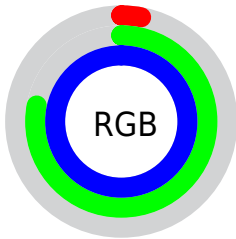

Distribution

- Red (3%)
- Green (78%)
- Blue (100%)