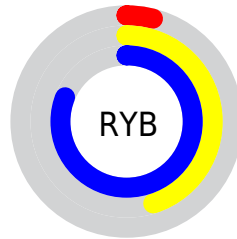

- Red (4%)
- Yellow (45%)
- Blue (81%)