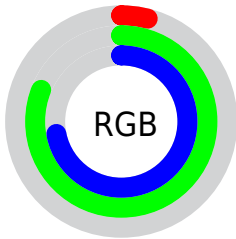

Distribution

- Red (4%)
- Green (81%)
- Blue (72%)