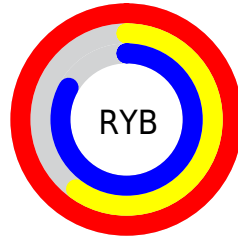

Red (100%)

Yellow (60%)

Blue (83%)