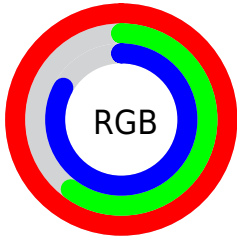

Distribution

Red (100%)

Green (60%)

Blue (83%)