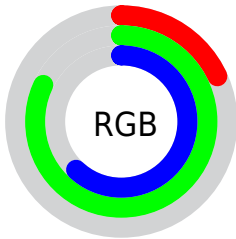

Distribution

- Red (18%)
- Green (82%)
- Blue (62%)