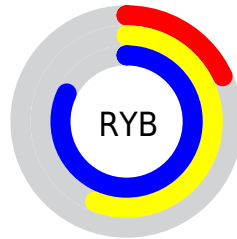

- Red (18%)
- Yellow (56%)
- Blue (82%)