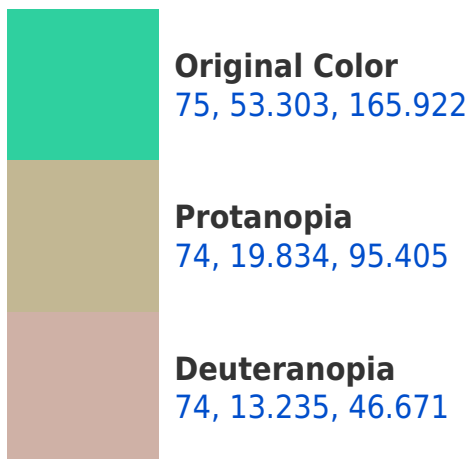

## Background

This preview shows how black text looks on a background with the CIELCh color 75, 53.303, 165.922.

This preview shows how white text looks on a background with the CIELCh color 75, 53.303, 165.922.

## Dichromacy

**Tritanopia**  
75, 33.968, 213.011

# Trichromacy

**Original Color**  
75, 53.303, 165.922

**Protanomaly**  
73, 29.371, 148.450

**Deuteranomaly**  
73, 19.958, 155.154

**Tritanomaly**  
75, 38.217, 190.882

# Monochromacy

**Original Color**  
75, 53.303, 165.922

**Achromatopsia**  
64, 0.008, 296.813

**Achromatomaly**  
67, 23.434, 172.256