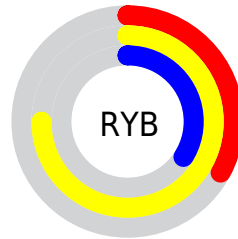

# Details

The CIELCh color **75, 53.883, 105.493** is a light color, and the websafe version is hex **CCCC66**. A complement of this color would be **42, 63.098, 298.716**, and the grayscale version is **73, 0.009, 296.813**.

A 20% lighter version of the original color is **95, 53.782, 105.519**, and **55, 53.818, 105.668** is the 20% darker color. If you saturate the color by 10%, you get **75, 61.982, 104.755**, and if you desaturate by 10%, it is **75, 44.916, 106.334**.

# Distribution

Red (74%)

Green (75%)

Blue (33%)

Red (33%)

Yellow (75%)

Blue (34%)

Cyan (1%)