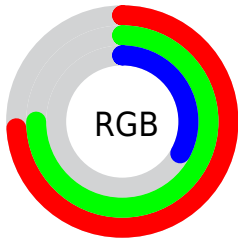

Distribution

Red (74%)

Green (75%)

Blue (33%)