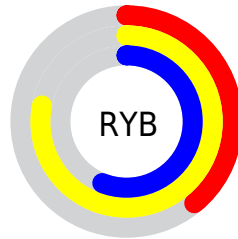

# Details

The CIELCh color **75, 54.399, 125.116** is a light color, and the websafe version is hex **99CC66**. A complement of this color would be **51, 59.068, 310.198**, and the grayscale version is **71, 0.009, 296.813**.

A 20% lighter version of the original color is **95, 54.401, 125.208**, and **55, 54.528, 125.222** is the 20% darker color. If you saturate the color by 10%, you get **74, 64.172, 124.794**, and if you desaturate by 10%, it is **76, 43.976, 125.551**.

# Distribution

Red (60%)

Green (78%)

Blue (39%)

Red (39%)

Yellow (78%)

Blue (56%)

Cyan (23%)