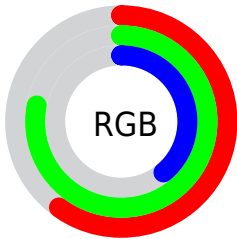

Distribution

Red (60%)

Green (78%)

Blue (39%)