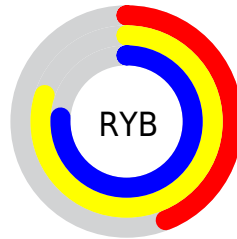

- Red (44%)
- Yellow (80%)
- Blue (76%)