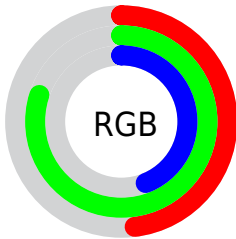

Distribution

- Red (48%)
- Green (80%)
- Blue (44%)