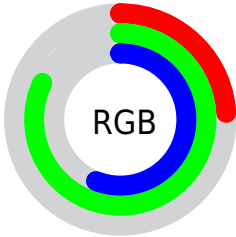

Distribution

- Red (24%)
- Green (82%)
- Blue (56%)