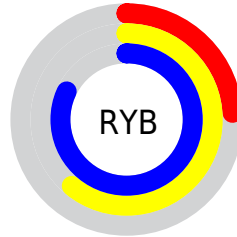

- Red (24%)
- Yellow (61%)
- Blue (82%)