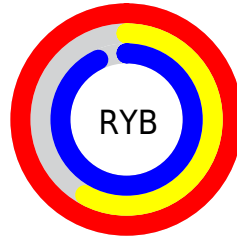

## Conversions Part 2

<b>Format</b>	<b>Color</b>
<a href="#">RYB</a>	<a href="#">255, 147, 236</a>
Decimal	<a href="#">16749548</a>
CIELab	<a href="#">75.00, 52.59, -27.46</a>
CIELCh	<a href="#">75, 59.328, 332.430</a>
Yxy	<a href="#">48.2781, 0.3338, 0.2408</a>
Android (android.graphics.Color)	<a href="#">4294939628 (0xFFFF93EC)</a>
YUV	<a href="#">189.4380, 22.9551, 57.4979</a>
Hunter-Lab	<a href="#">69.4824, 50.3473, -24.1309</a>

# Details

The CIELCh color **75, 59.328, 332.430** is a light color, and the websafe version is hex **FF99FF**. A complement of this color would be **92, 59.273, 146.097**, and the grayscale version is **77, 0.009, 296.813**.

A 20% lighter version of the original color is **88, 32.611, 325.559**, and **55, 59.164, 332.289** is the 20% darker color. If you saturate the color by 10%, you get **70, 71.846, 333.063**, and if you desaturate by 10%, it is **80, 45.721, 331.704**.

# Distribution

Red (100%)

Green (58%)

Blue (93%)

Red (100%)

Yellow (58%)

Blue (93%)

Cyan (0%)