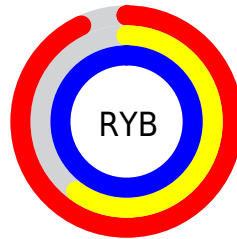

- Red (93%)
- Yellow (60%)
- Blue (100%)