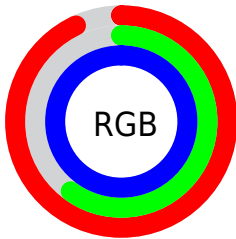

Distribution

- Red (93%)
- Green (60%)
- Blue (100%)