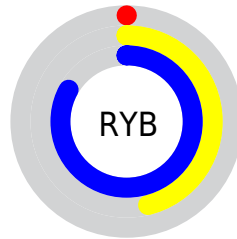

- Red (0%)
- Yellow (46%)
- Blue (83%)