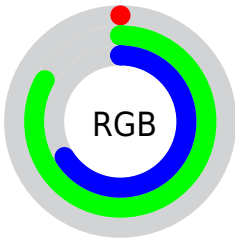

Distribution

- Red (0%)
- Green (83%)
- Blue (66%)