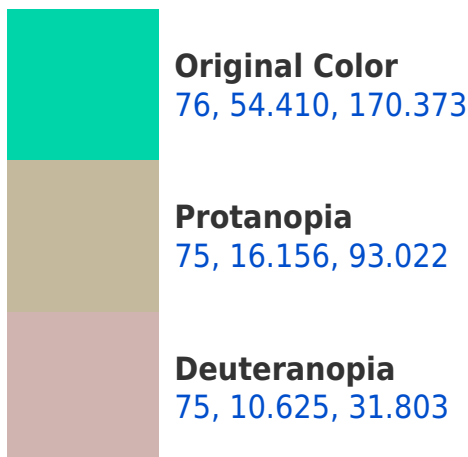

# Black Background

This preview shows how the CIELCh color 76, 54.410, 170.373 looks on a black background.

## Background

This preview shows how black text looks on a background with the CIELCh color 76, 54.410, 170.373.

This preview shows how white text looks on a background with the CIELCh color 76, 54.410, 170.373.

## Dichromacy

**Tritanopia**  
76, 36.851, 210.637

# Trichromacy

**Original Color**  
76, 54.410, 170.373

**Protanomaly**  
74, 31.236, 160.966

**Deuteranomaly**  
73, 23.702, 171.734

**Tritanomaly**  
76, 41.965, 191.956