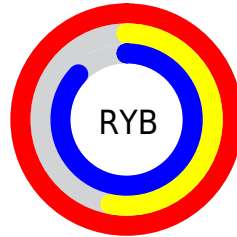

# Details

The CIELCh color **72, 61.874, 336.098** is a light color, and the websafe version is hex **FF99FF**. A complement of this color would be **91, 61.615, 148.327**, and the grayscale version is **73, 0.009, 296.813**.

A 20% lighter version of the original color is **85, 40.756, 325.838**, and **52, 62.048, 335.955** is the 20% darker color. If you saturate the color by 10%, you get **67, 73.094, 336.975**, and if you desaturate by 10%, it is **77, 49.421, 335.284**.

# Distribution

Red (100%)

Green (53%)

Blue (87%)

Red (100%)

Yellow (53%)

Blue (87%)

Cyan (0%)