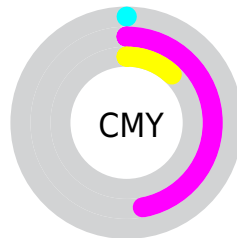

A 20% lighter version of the original color is **85, 40.756, 325.838**, and **52, 62.048, 335.955** is the 20% darker color. If you saturate the color by 10%, you get **67, 73.094, 336.975**, and if you desaturate by 10%, it is **77, 49.421, 335.284**.

# Distribution

Red (100%)

Green (53%)

Blue (87%)

Red (100%)

Yellow (53%)

Blue (87%)

Cyan (0%)

Magenta (47%)

Yellow (12%)

Black (0%)

Cyan (0%)

Magenta (47%)

Yellow (12%)