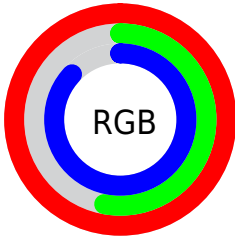

Distribution

Red (100%)

Green (53%)

Blue (87%)