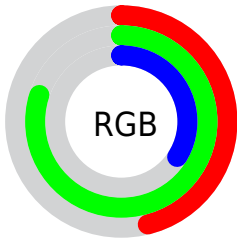

Distribution

- Red (46%)
- Green (80%)
- Blue (34%)