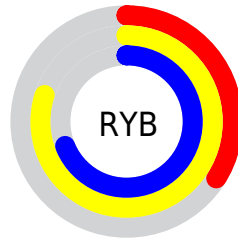

- Red (34%)
- Yellow (80%)
- Blue (69%)