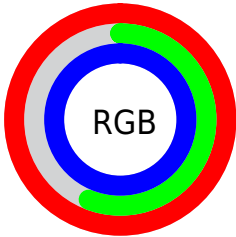

Distribution

- Red (100%)
- Green (56%)
- Blue (100%)