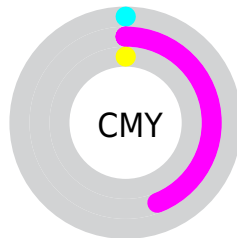

A 20% lighter version of the original color is  $87, 35.124, 325.645$ , and  $55, 69.191, 326.707$  is the 20% darker color. If you saturate the color by 10%, you get  $70, 82.758, 327.225$ , and if you desaturate by 10%, it is  $80, 53.850, 326.281$ .

# Distribution

- Red (100%)
- Green (56%)
- Blue (100%)

- Red (100%)
- Yellow (56%)
- Blue (100%)

- Cyan (0%)
- Magenta (44%)
- Yellow (0%)
- Black (0%)

- Cyan (0%)
- Magenta (44%)
- Yellow (0%)

# Brightness & Saturation Gradients

These gradients show how the CIELCh color 75, 69.077, 326.784 changes by changing the brightness by 10 percent. The first figure shows a shift by +10% for each color and the second figure -10%.