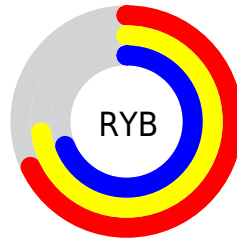

- Red (68%)
- Yellow (73%)
- Blue (69%)