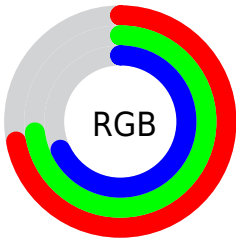

Distribution

- Red (72%)
- Green (73%)
- Blue (68%)