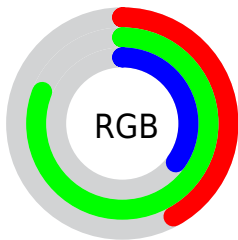

Distribution

- Red (42%)
- Green (81%)
- Blue (35%)