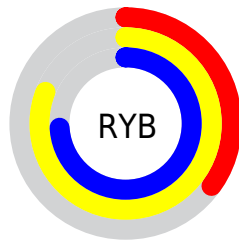

- Red (35%)
- Yellow (81%)
- Blue (74%)