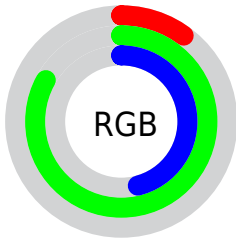

Distribution

- Red (10%)
- Green (83%)
- Blue (46%)