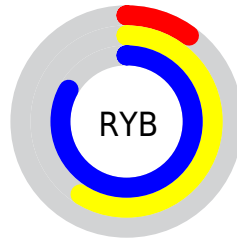

- Red (10%)
- Yellow (59%)
- Blue (83%)